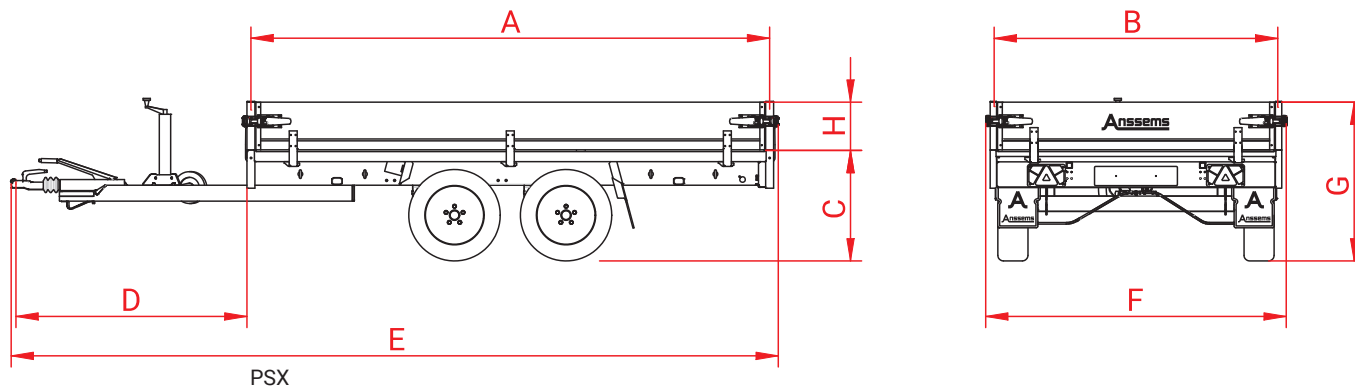

Accessoires	PSX 1350 251x153	PSX 2000 305x153	PSX 2000 325x178	PSX 2000 405x178	PSX 2500 305x153	PSX 2500 325x178	PSX 2500 405x178	PSX 3000 325x178	PSX 3000 405x178
Huif (binnenhoogte)	150 of 180 cm	150 of 180 cm	150 of 180 cm	150 of 180 cm	150 of 180 cm	150, 180 210 cm	150, 180 of 210 cm	150, 180 of 120 cm	150, 180 of 210 cm
Vlakzeil	✓	✓	✓	✓	✓	✓	✓	✓	✓
Steunpoten	✓	✓	✓	✓	✓	✓	✓	✓	✓
Nethaken	✓	✓	✓	✓	✓	✓	✓	✓	✓
Universele aluminium rijplaten	✓	✓	✓	✓	✓	✓	✓	✓	✓
Reservewiel met -steun	✓	✓	✓	✓	✓	✓	✓	✓	✓
Asschokbrekers	✓	✓	✓	✓	✓	✓	✓	✓	✓
Loofrekken (hoogte 70 cm)	✓	✓	✓	✗	✓	✓	✗	✓	✗
Voorrek (hoogte 80 cm)	✓	✓	✓	✓	✓	✓	✓	✓	✓
Opzetborden (hoogte 35 cm)	✓	✓	✓	✓	✓	✓	✓	✓	✓
LED contourverlichting	✓	✓	✓	✓	✓	✓	✓	✓	✓